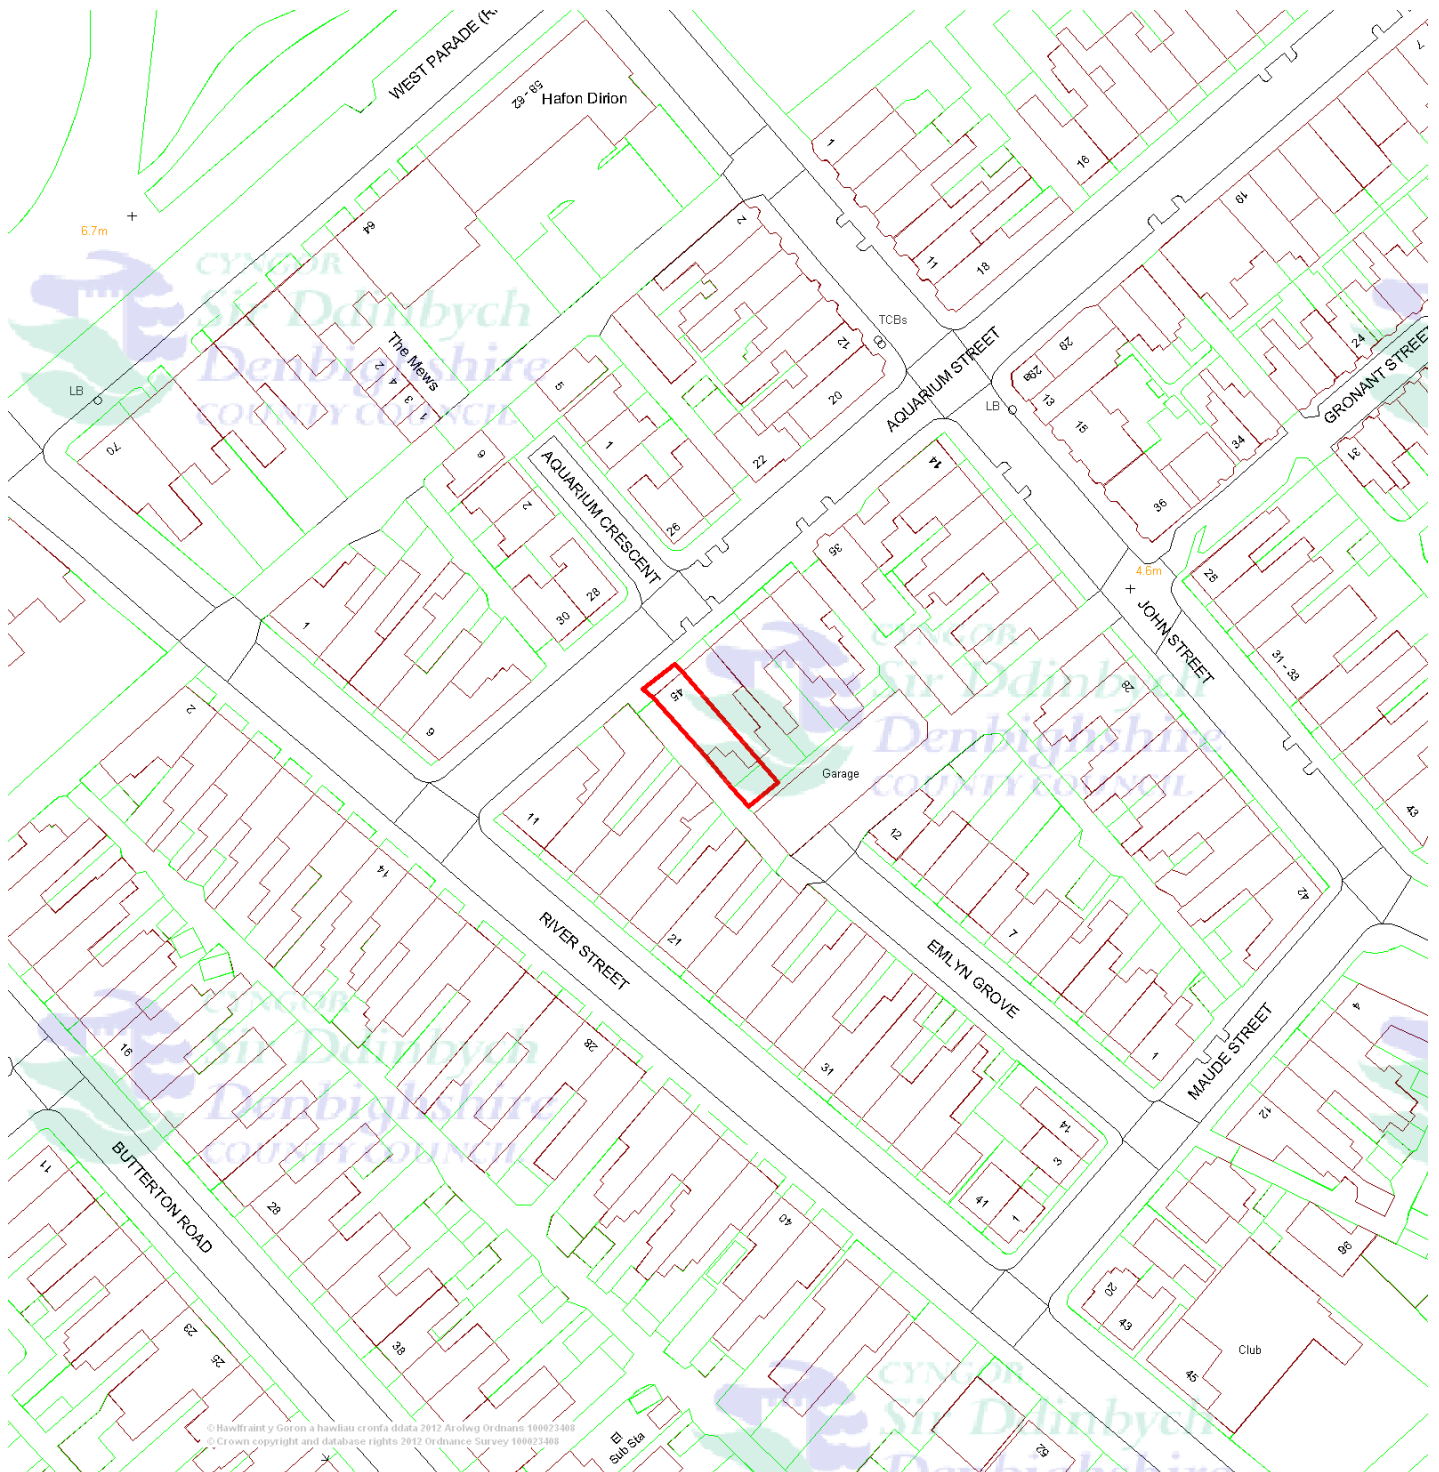

Date 31/10/2012
Centre = 300305 E 381163 N

Scale 1/1250

This map is reproduced from Ordnance Survey material with the permission of Ordnance Survey on behalf of the Controller of Her Majesty's Stationery Office.
© Crown copyright. Unauthorized reproduction infringes Crown copyright and may lead to prosecution or civil proceedings. Denbighshire County Council. 100023408. 2011.

Atgynhychir y map hwn o ddeunydd yr Ordnance Survey gyda chaniatâd yr Ordnance Survey ar ran Rheolwr Llyfrfa Ei Mawrhydi
© Hawffraint y Goron. Mae atgynhychu heb ganiatâd yn torri hawffraint y Goron a gall hyn arwain at erlyniad neu achos sifil. Cyngor Sir Ddinbych. 100023408. 2011.